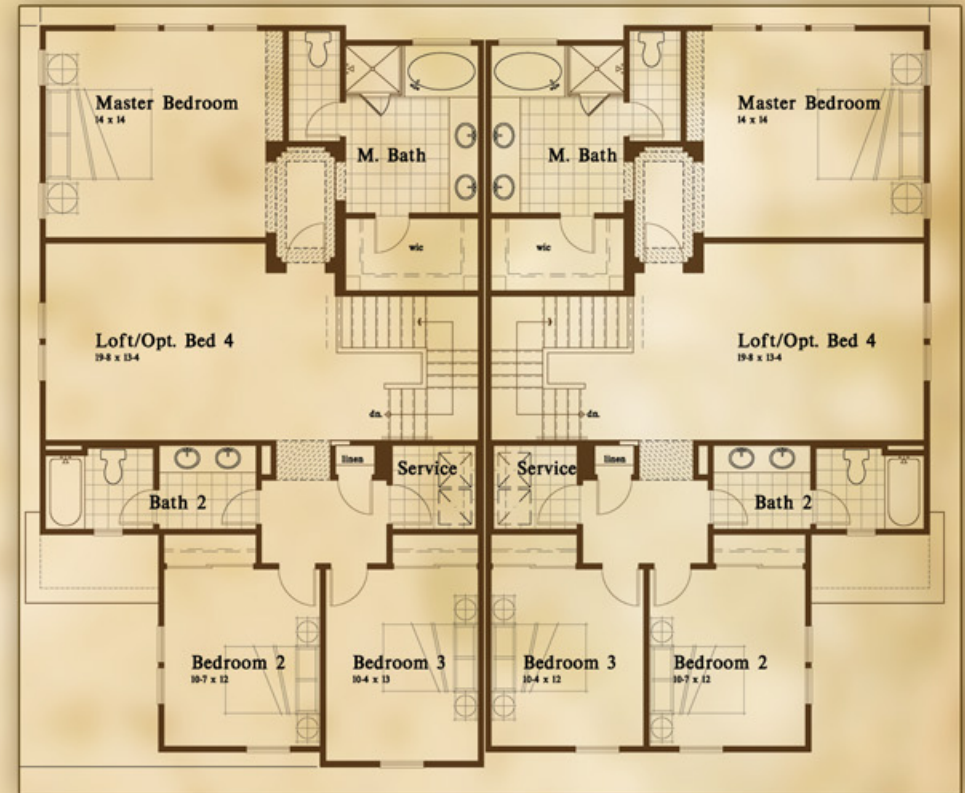

1st Floor 812 Sqft Per Home

Duplex Home

2nd Floor 1,327 Sqft Per Home

The Bighorn Floor Plans